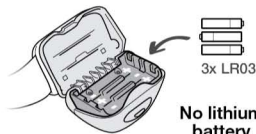

Battery installation

Mise en place des piles

3x LR03

No lithium
battery

Accessories

Accessoires

KIT ADAPT
(except ZIPKA)
E93590

POCHE
E93990